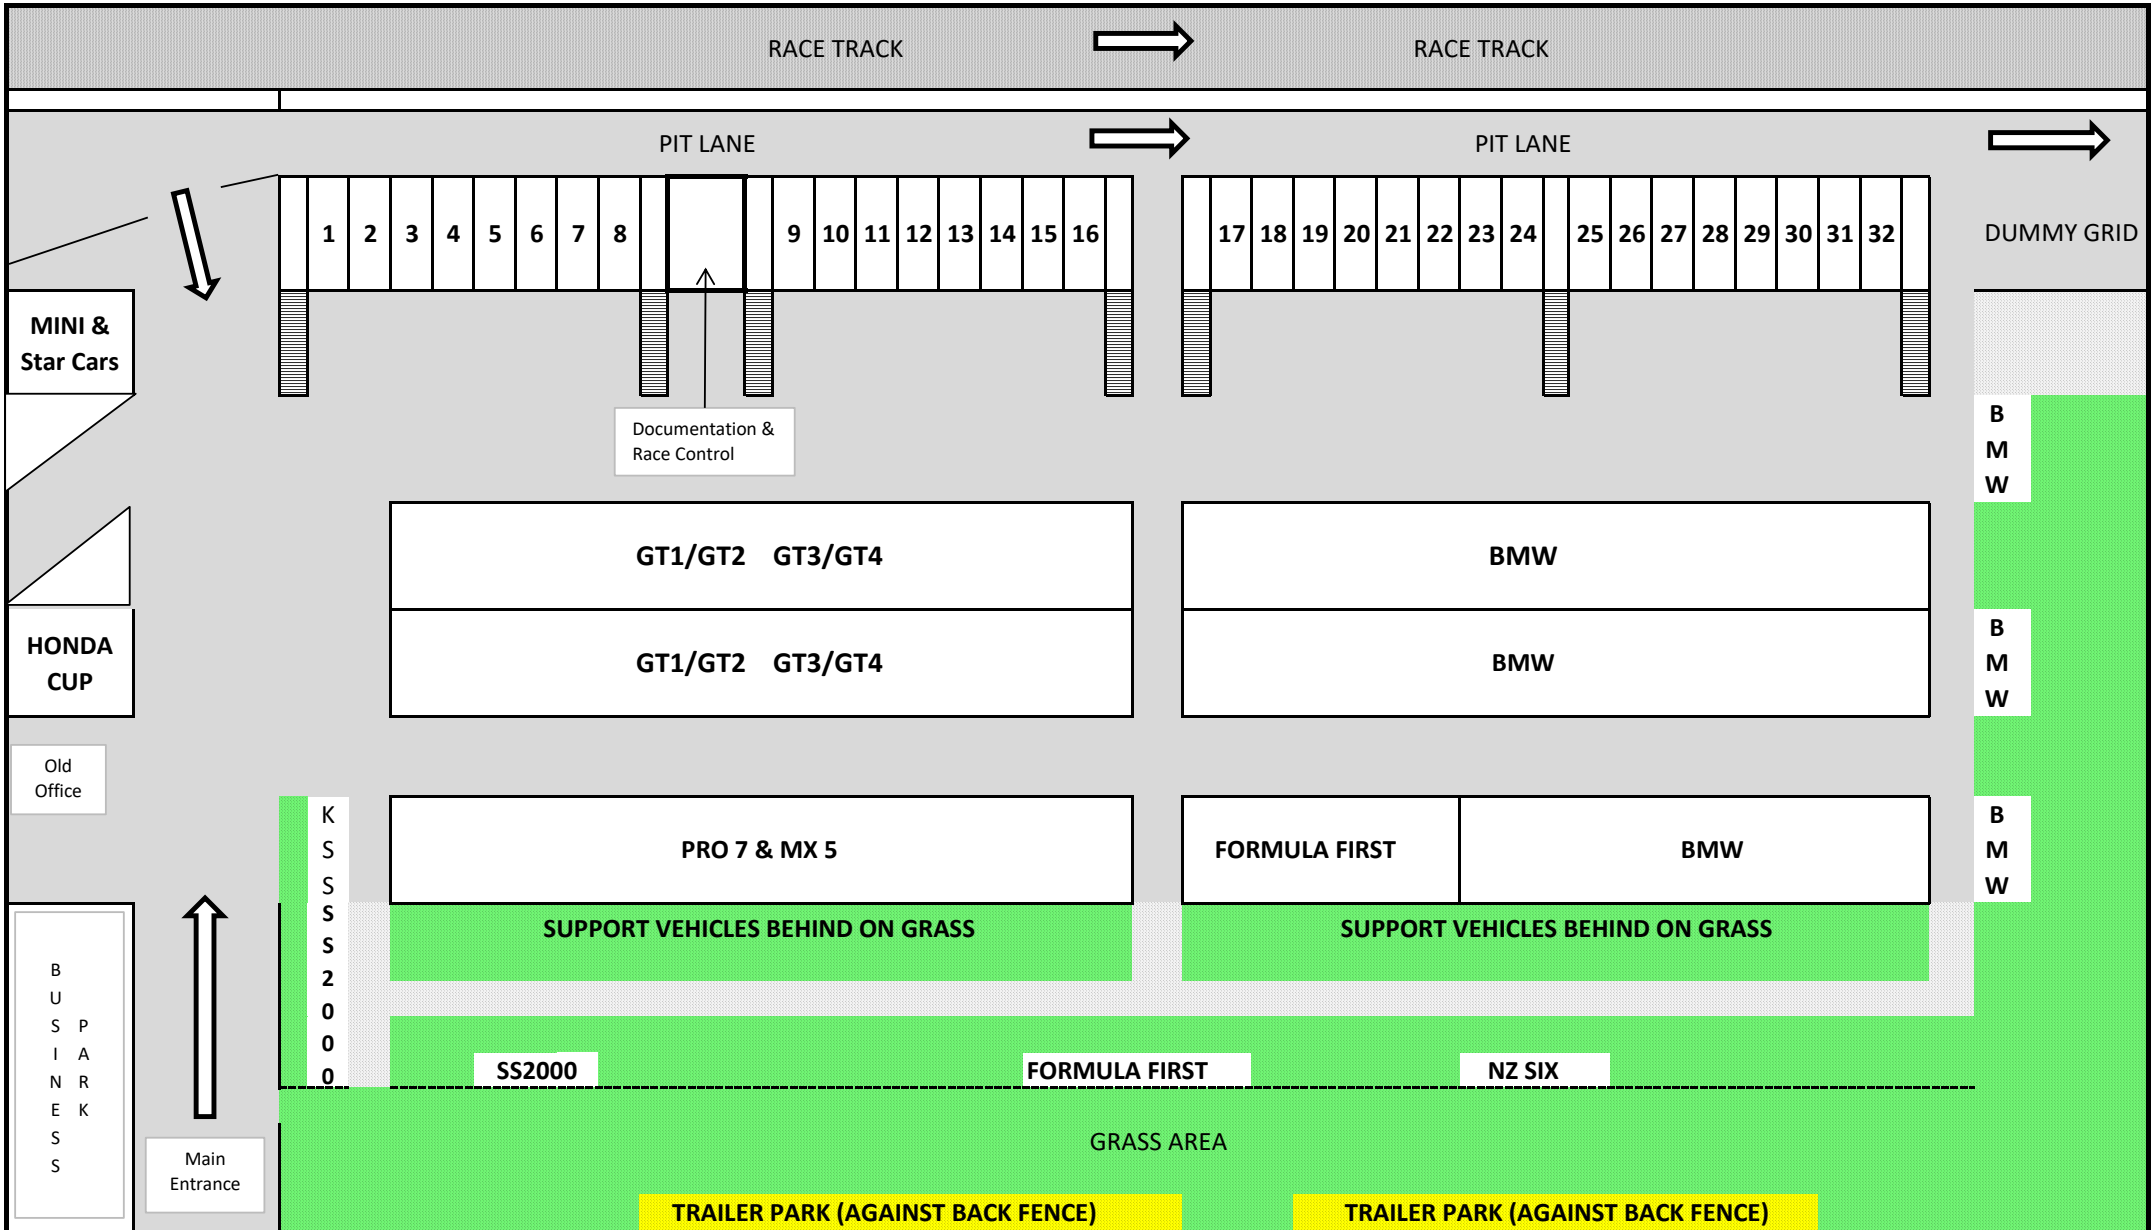

PIT PADDOCK LAYOUT - TAUPO
19/20 November 2016

PLEASE BE CONSIDERATE OF OTHERS WITH YOUR SET-UP AND BY PARKING YOUR TRAILERS DOWN THE BACK BY THE OFF HIGHWAY